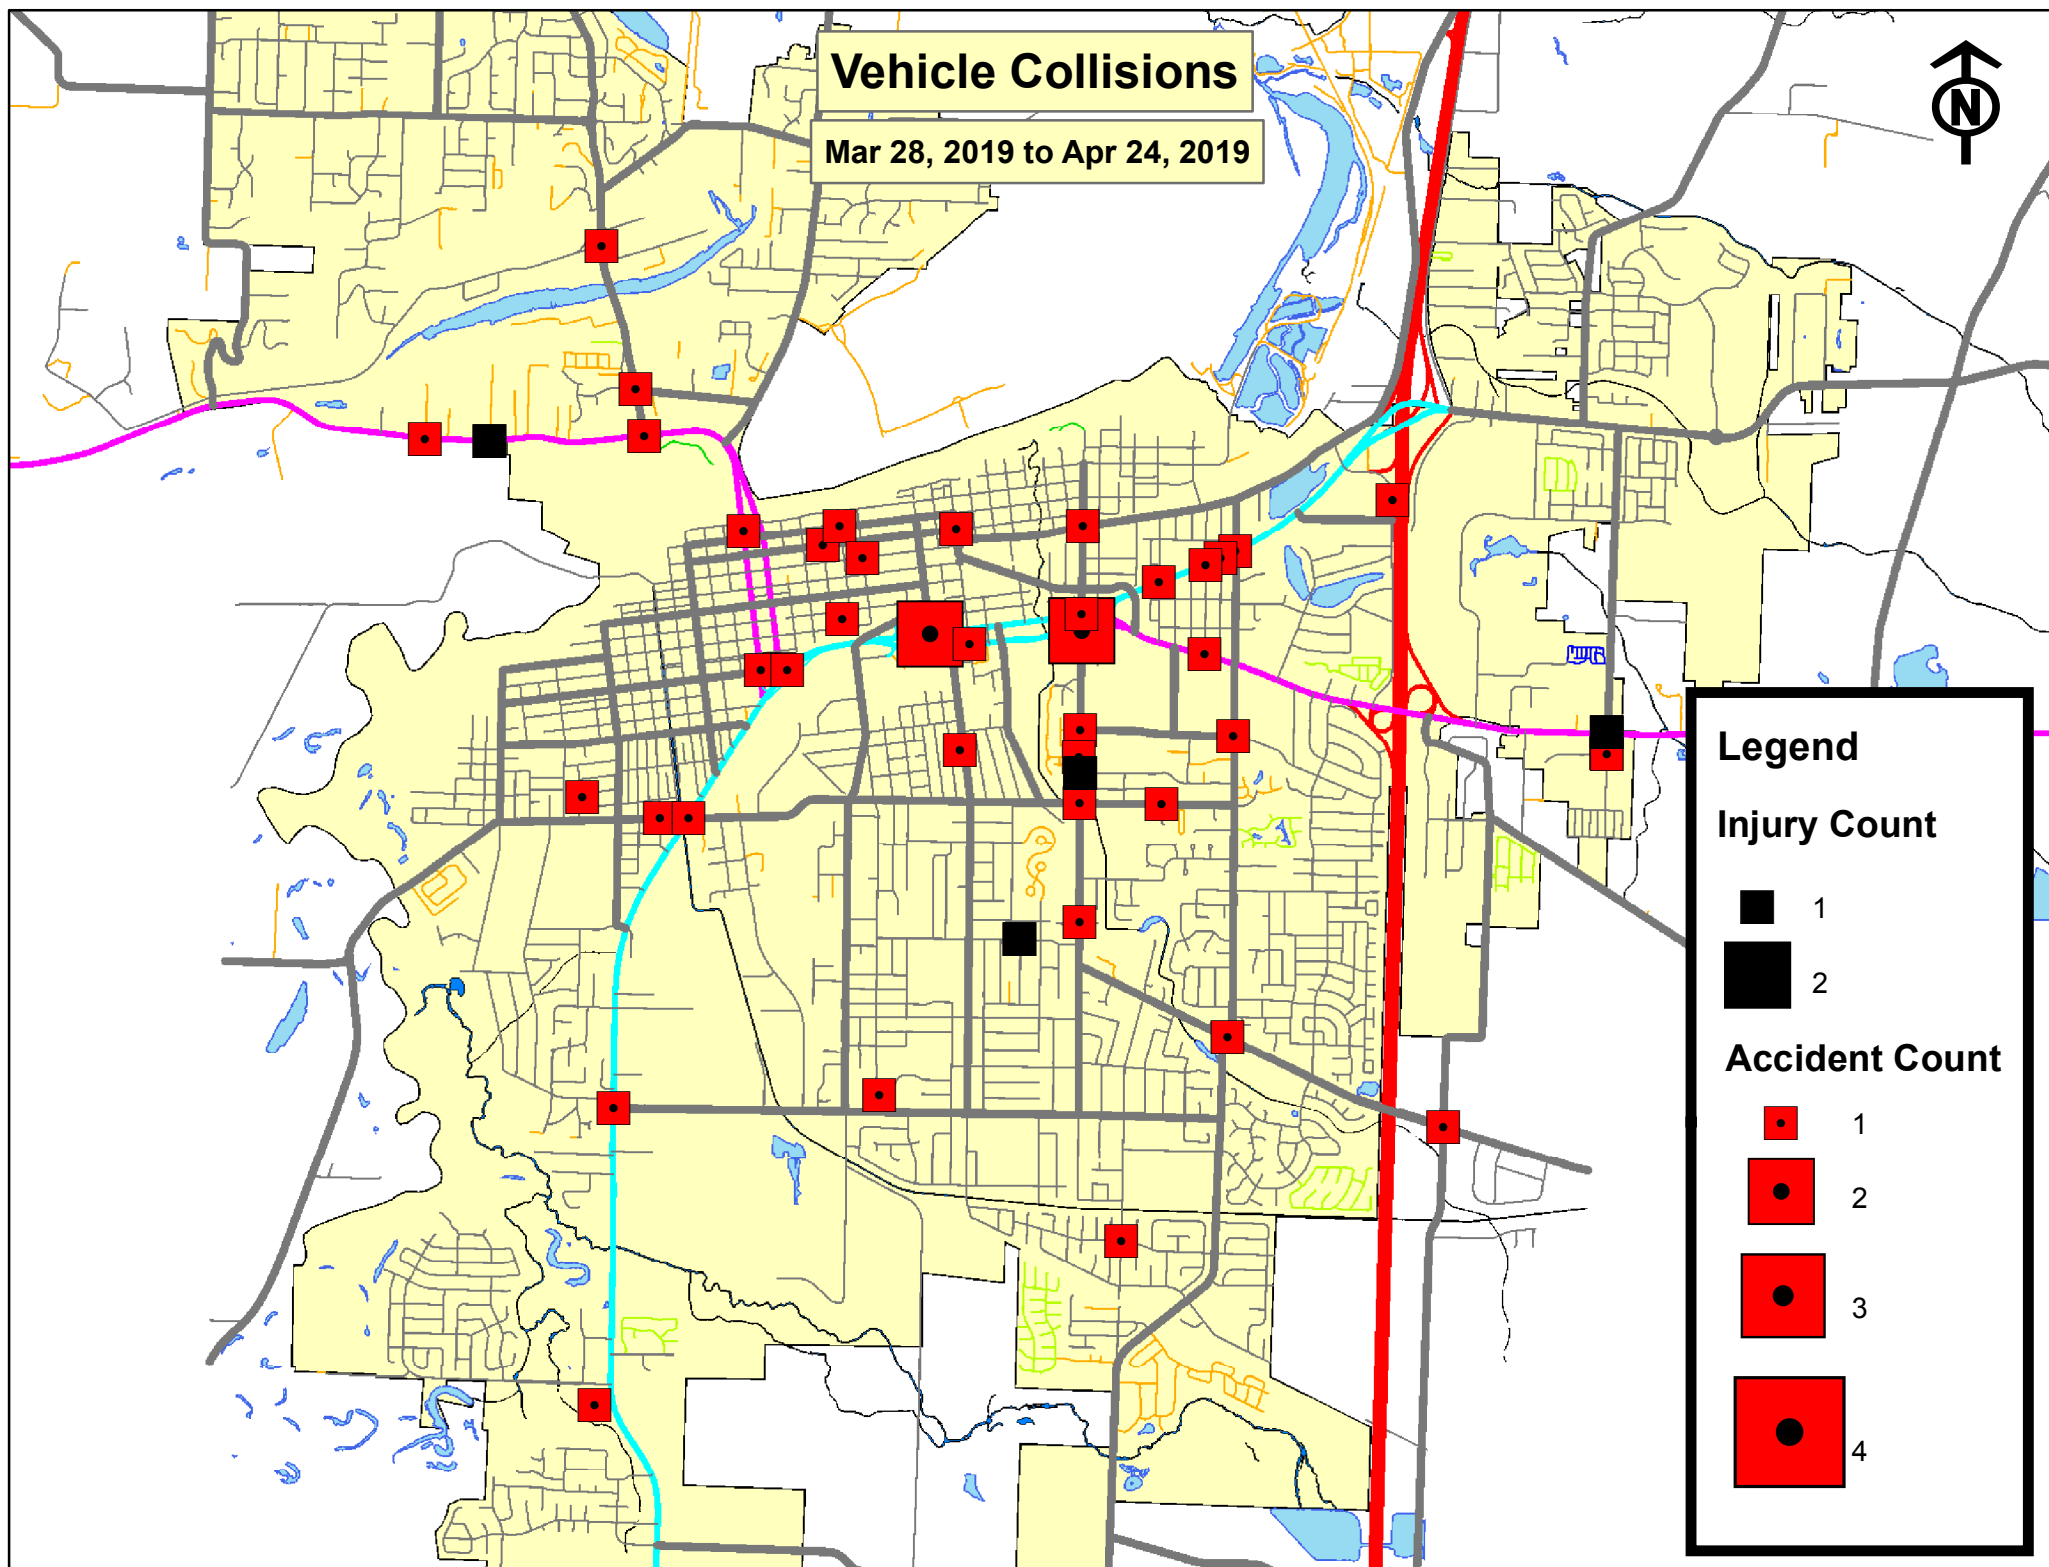

# Vehicle Collisions

Mar 28, 2019 to Apr 24, 2019

## Legend

### Injury Count

- 1 (Small black square)
- 2 (Large black square)

### Accident Count

- 1 (Small red square)
- 2 (Medium red square)
- 3 (Large red square)
- 4 (Very large red square)